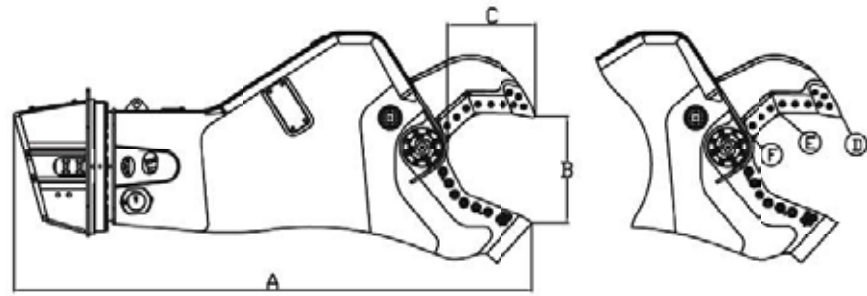

Specifications

Type RSS	20R	30R	40R	50R	100R	150R
Information						
Machine Class / Boom	35,300 lbs 16,012 kg	44,100 lbs 20,003 kg	55,100 lbs 24,993 kg	66,100 lbs 29,982 kg	99,200 lbs 44,996 kg	132,000 lbs 59,784 kg
Machine class / Stick	52,900 lbs 23,995 kg	70,500 lbs 31,978 kg	83,750 lbs 37,988 kg	110,200 lbs 49,986 kg	165,300 lbs 74,979 kg	242,400 lbs 109,951 kg
Weight *	5,513 lbs 2,500 kg	7,916 lbs 3,590 kg	9,790 lbs 4,441 kg	13,627 lbs 6,181 kg	18,191 lbs 8,251 kg	27,563 lbs 12,502 kg
Rotar Hole Pattern	140 - 150	200	200	200	200	250
Dimensions						
Dimension A (in. / mm)	105 / 2,667	129 / 3,277	143 / 3,632	157 / 3,988	190 / 4,826	215 / 5,461
Dimension B (in. / mm)	18 / 455	24 / 607	30 / 750	31 / 782	37 / 947	43 / 1,095
Dimension C (in. / mm)	16 / 406	21 / 533	25 / 635	28 / 711	36 / 914	39 / 991
Cuttingforce						
Tip ** (D) (sh t / mt)	143 / 130	172 / 156	185 / 168	222 / 201	267 / 242	366 / 332
Apex ** (E) (sh t / mt)	265 / 240	326 / 296	352 / 319	430 / 390	515 / 467	764 / 693
Throat ** (F) (sh t / mt)	586 / 532	732 / 664	896 / 813	1,053 / 955	1,475 / 1,338	2,199 / 1,995
Open / Close						
Operating Pressure	5,076 psi / 350 bar					
Oil Volume (gpm / lpm)	63 / 238	119 / 450	119 / 450	119 / 450	198 / 749	254 / 961
Rotation						
Operating Pressure	2,466 psi / 170 bar					
Oil Volume	13 gpm / 49 lpm					
Type RSS	20	30	40	50	100	150
Information						
Machine Cass / Boom	27,000 lbs 12,250 kg	38,000 lbs 17,240 kg	50,000 lbs 22,690 kg	60,000 lbs 27,220 kg	94,000 lbs 42,650 kg	125,000 lbs 56,699 kg
Machine Class / Dipper	40,000 lbs 18,150 kg	55,000 lbs 24,955 kg	78,000 lbs 35,390 kg	105,000 lbs 47,640 kg	145,000 lbs 65,789 kg	230,000 lbs 104,326 kg
Weight * (lbs / kg)	5,000 / 2,268	7,474 / 3,390	8,900 / 4,037	12,740 / 5,779	16,535 / 7,500	25,674 / 11,645
Dimension A (in. / mm)	104.6 / 2,657	113 / 2,870	127 / 3,226	140 / 3,556	166 / 4,216	190 / 4,826